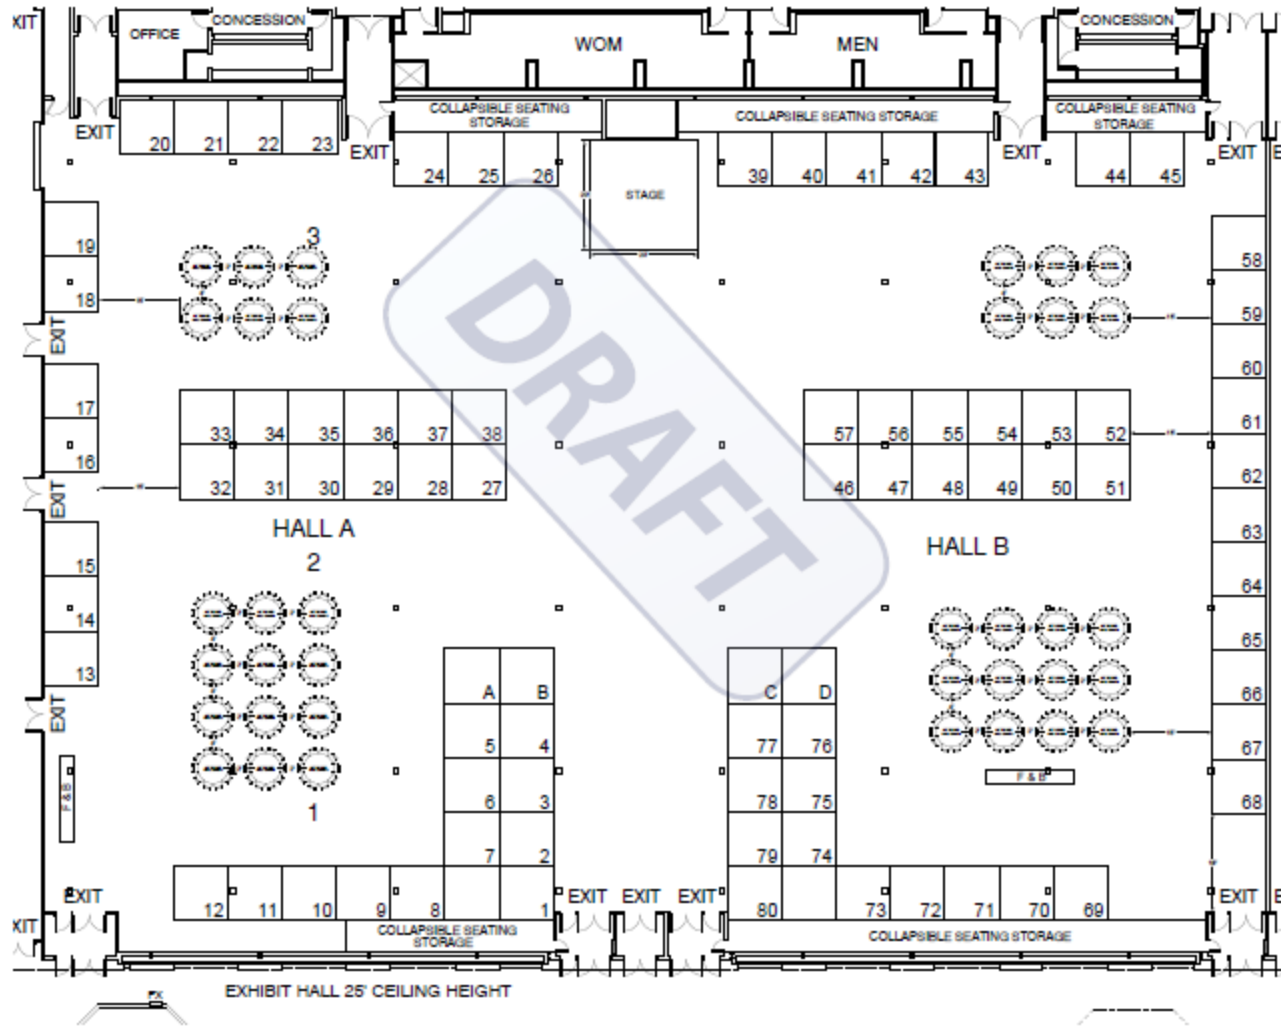

MOODY GARDENS HOTEL & CONVENTION CENTER - EXHIBIT HALLS A-B - GALVESTON, TEXAS

- Each Booth Includes:
- 8' High Back Wall
 - 3' High side drapes
 - 1 – 6'x30" draped table
 - 2 – limerick side chairs
 - 1 – wastebasket
 - 7" x 44" booth ID Sign